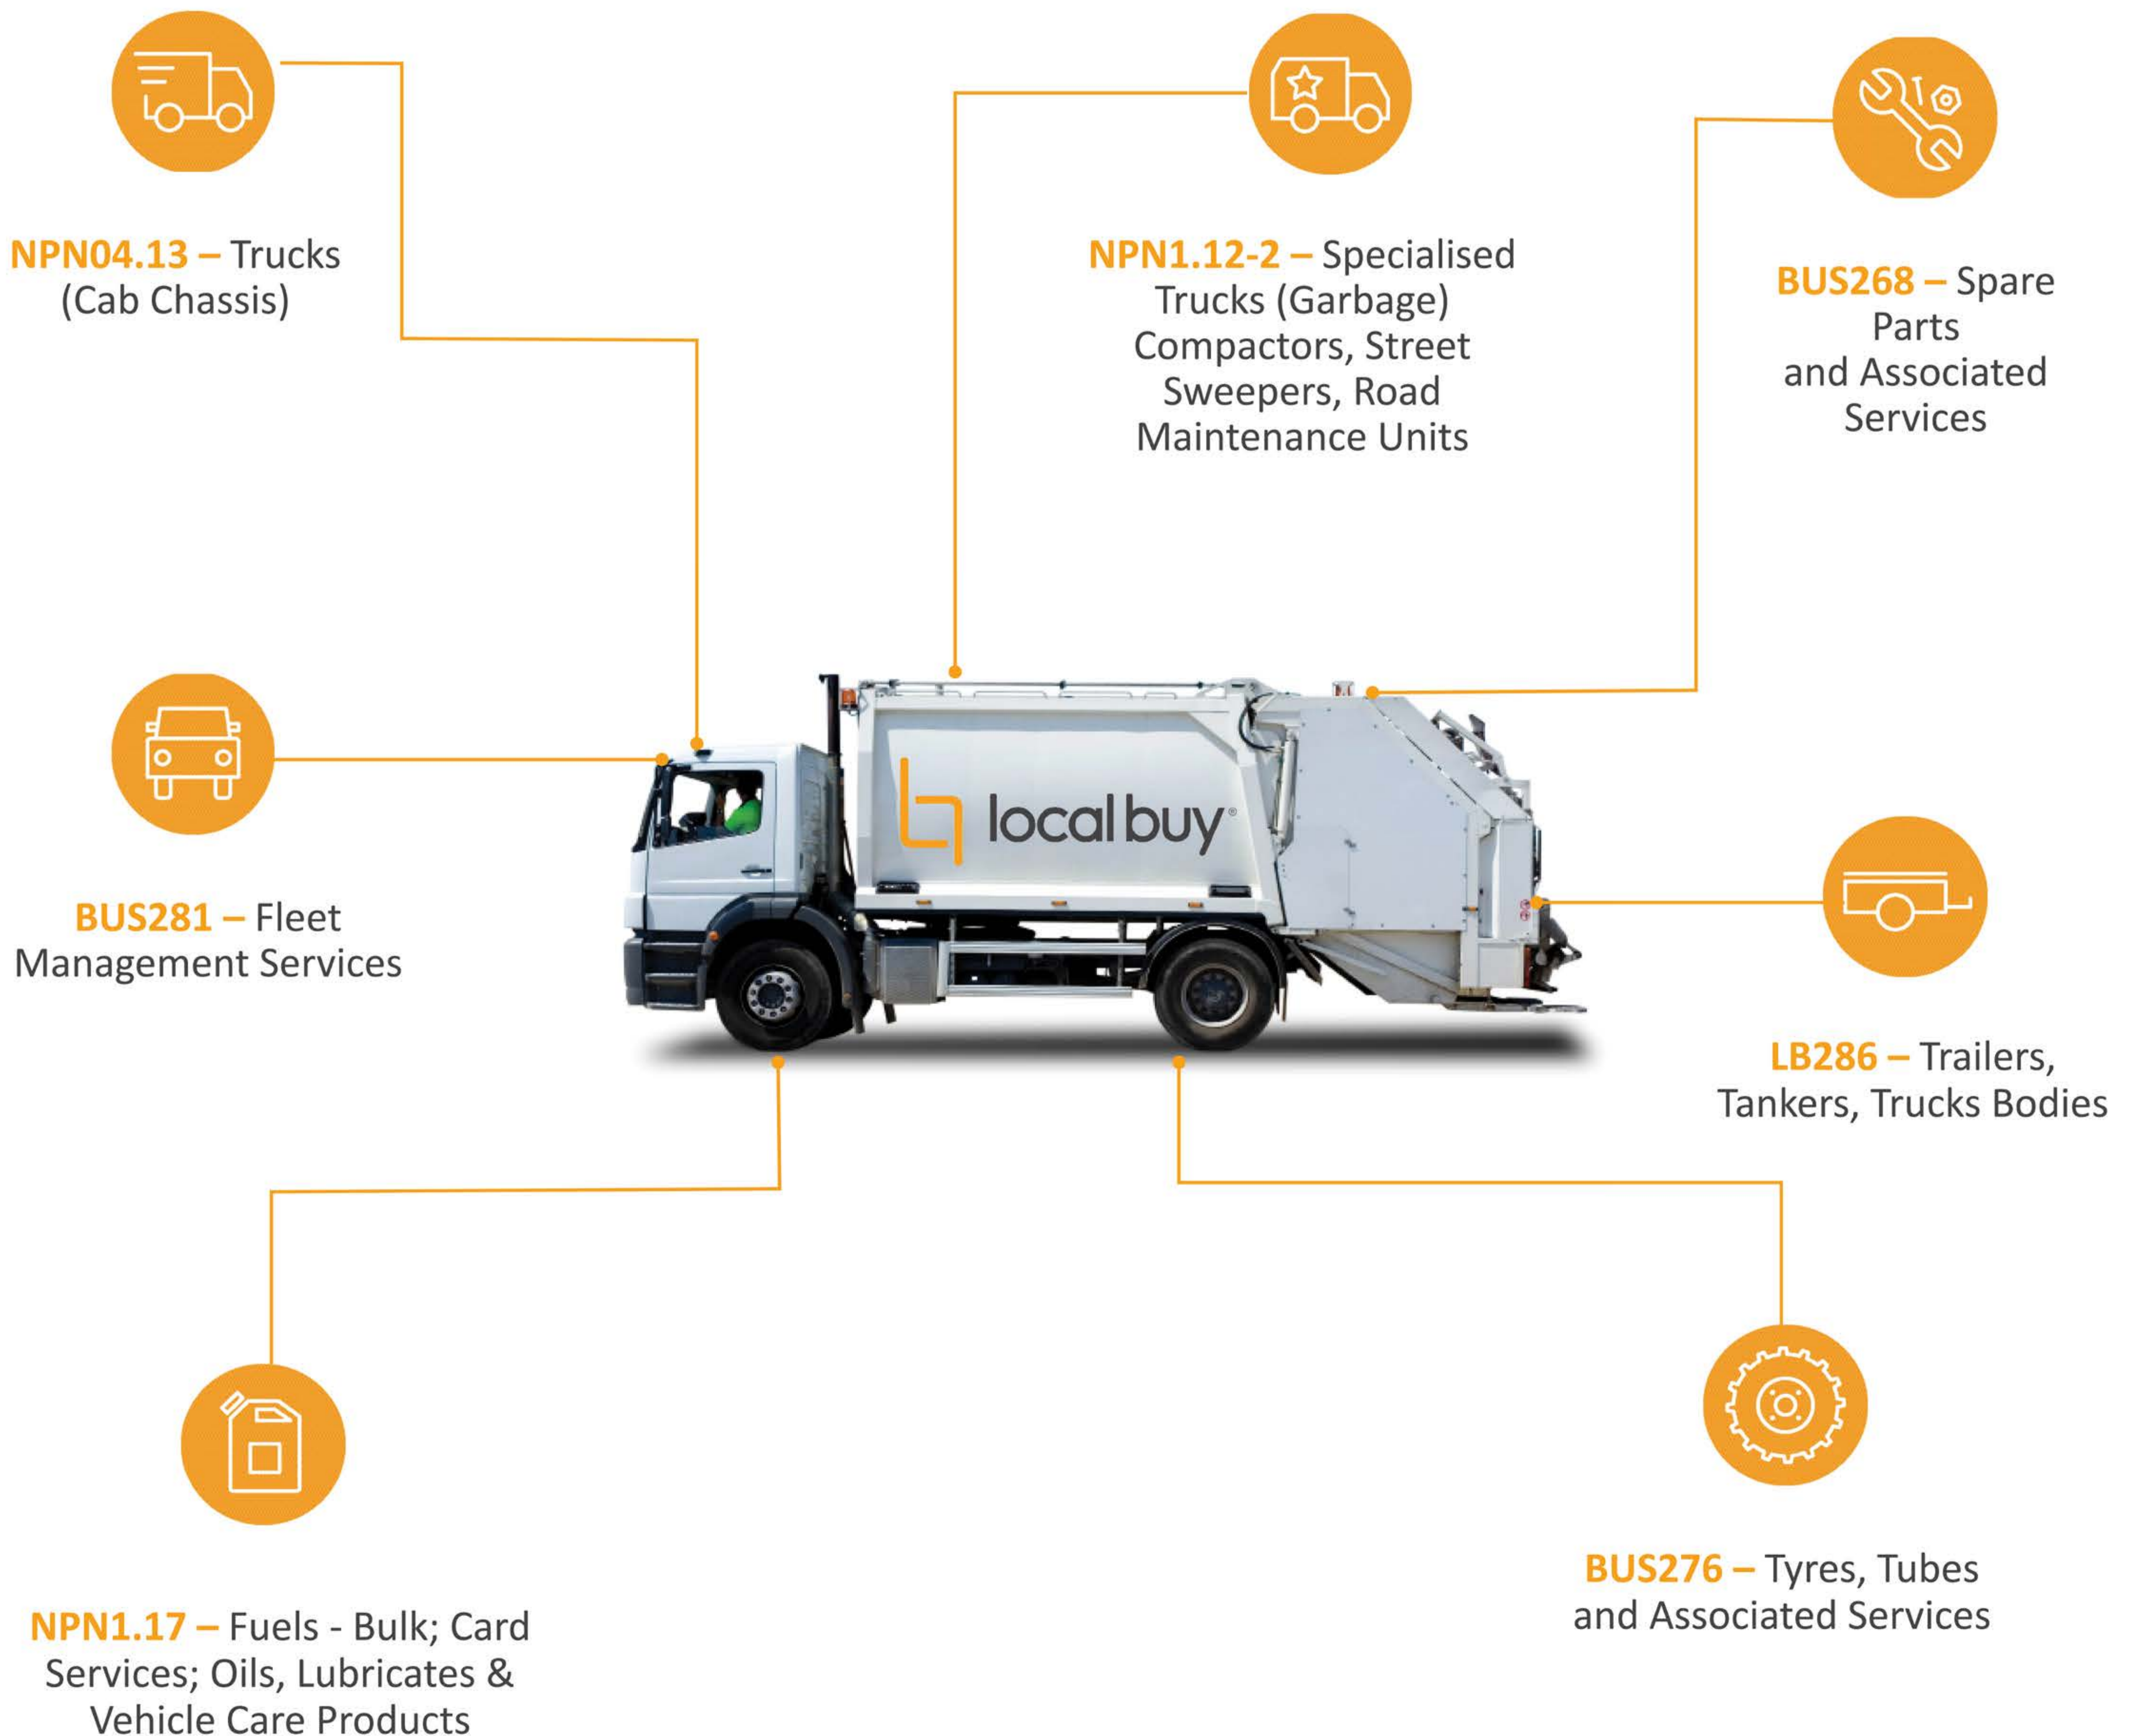

Fleet is more than just trucks.

Local Government Fleet is more than just trucks.

When purchasing through Local Buy LGA Arrangements you get great pricing and service direct from the manufacturer with delivery through your local dealership. Plus, what our suppliers offer goes beyond the ordinary truck!

If it's a garbage compactor, street sweeper, or road maintenance unit you require - rest assured we can give you access to the best suppliers in Australia. With Local Buy LGA Arrangements, you have access to all types of trailers, tankers, and truck bodies from a broad range of local suppliers to suit your specific needs.

And when you are up and running, fuels, tyres, and spare parts are also covered. At Local Buy, we understand that managing your fleet is also super important. That's why we have included FMIS, IVMS, Fleet Consultancy, Asset Disposal, Rental, and Leasing to our list of services available under these Arrangements.

Fuels, Bulk, Card Services, Oil, Lubricants & Vehicle Care Products (NPN1.17)

- Bulk Fuels - Local and national suppliers, local distributors
- Fuel Cards - Local and national suppliers with local distribution and multi-brand cards
- Oils and Lubricants - national brands with local distribution
- Other vehicle care products - AdBlue